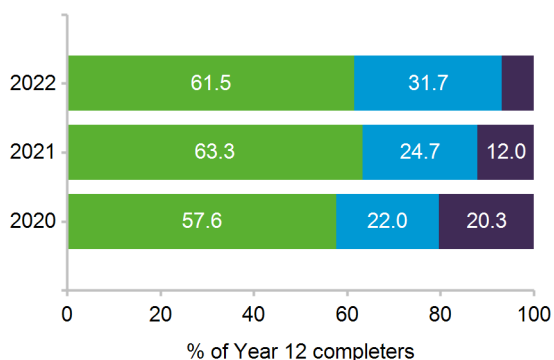

Post-school destinations

In 2022, 93.2% of Year 12 completers from Albany Creek State High School were engaged in education, training or employment in the year after they completed school.

Of the 161 respondents, 61.5% continued in some recognised form of education and training. The most common study destination was bachelor degree.

A further 31.7% transitioned directly into paid employment and no further study.

All Year 12 completers were assigned to a *main destination*. Respondents who were both studying and working are reported as being in education or training, including apprentices and trainees.

Engagement over time