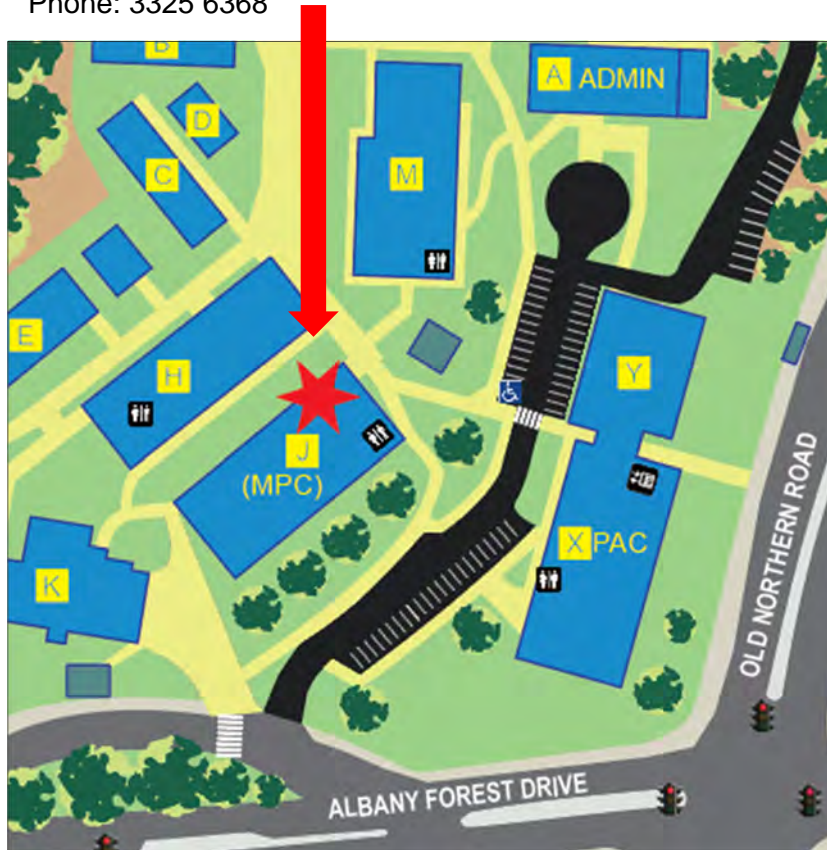

Two locations for your convenience:

1. Albany Creek State High School Uniform Shop

Phone: 3325 6368

SHOP OPENING HOURS:

DURING THE YEAR:

Tuesday and Thursday
8.00 am – 10.30 am

2. Wearitto

41 Kirby Road Aspley

Phone: 3263 5566